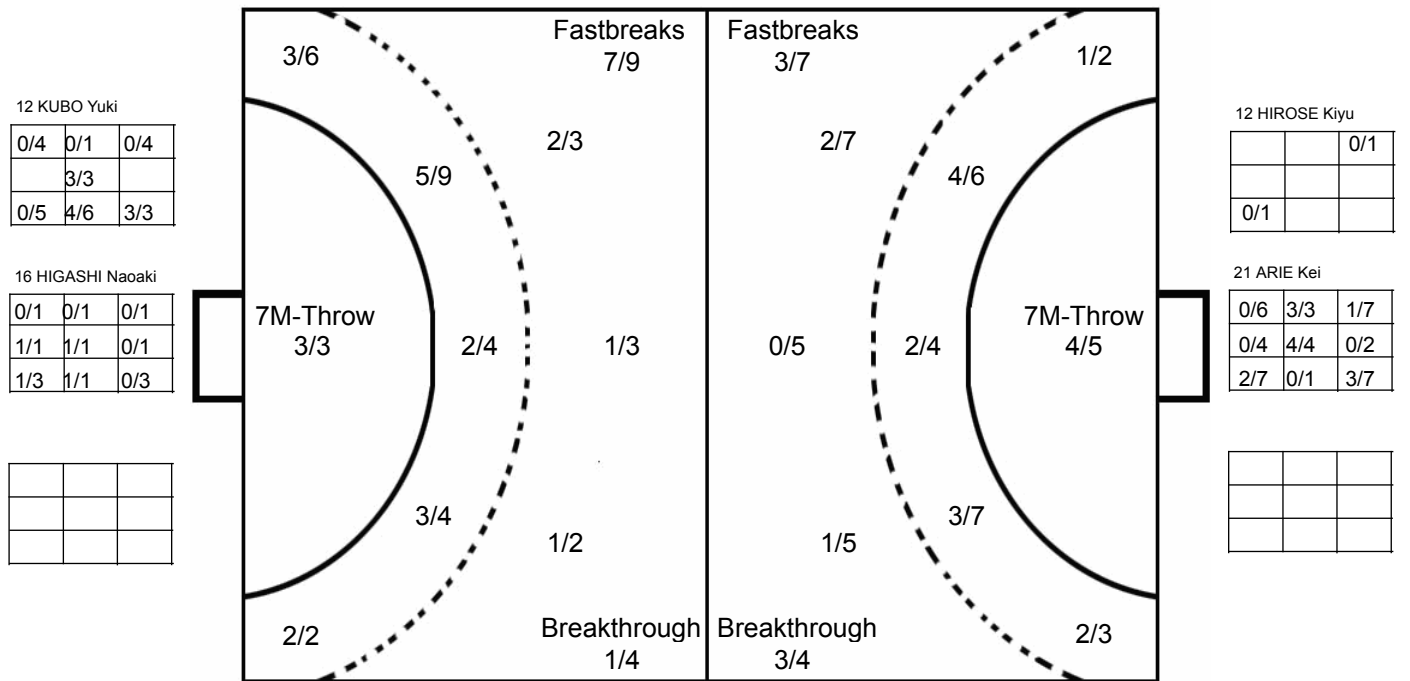

THE 9TH EAST ASIAN HANDBALL CLUB CHAMPIONSHIP M
MATCH SHOT REPORT

ROUND 1

MATCH 2

120420002-41-1/1

Daido Steel

1 TANAKA Yuta [] [] [] [] [] [] [] [] [] Post - 0 Miss - 0 Block - 0	2 TANAHARA Ryo [] [] [] 5 1 [] [] [] 1 [] [] [] Post - 1 Miss - 0 Block - 0	3 NOMURA Yoshiaki 1 [] [] [] 1 1 [] [] [] 1 1 [] [] [] 1 Post - 2 Miss - 1 Block - 0	4 SUEMATSU Makoto [] [] [] [] 2 [] [] [] [] [] [] [] [] Post - 0 Miss - 0 Block - 0	6 TOKUGAWA Kenta [] [] [] [] [] [] [] [] [] [] [] [] Post - 0 Miss - 1 Block - 0	7 JIBIKI Takashi [] [] [] [] 2 [] [] [] [] [] [] [] [] 1 Post - 0 Miss - 0 Block - 0	9 TAKEDA Toru [] [] [] [] [] [] [] [] [] [] [] [] Post - 0 Miss - 0 Block - 0	10 KISHIGAWA Hidenori [] [] [] [] [] [] [] [] [] [] [] [] Post - 0 Miss - 0 Block - 0
12 KUBO Yuki [] [] [] [] [] [] [] [] [] [] [] [] Post - 0 Miss - 0 Block - 0	13 KATO Takashi [] [] [] [] 2 [] [] [] [] [] [] [] [] 1 Post - 0 Miss - 0 Block - 0	14 CHIJIWA Hideaki [] [] [] [] 1 [] [] [] [] [] [] [] [] 1 Post - 0 Miss - 0 Block - 0	15 YAMASHIRO 1 [] [] [] [] [] [] [] [] 1 4 1 [] [] Post - 0 Miss - 1 Block - 0	16 HIGASHI Naoaki [] [] [] [] [] [] [] [] [] [] [] [] Post - 0 Miss - 0 Block - 0	18 SHIMOMURA Jun [] [] [] [] [] [] [] [] [] [] [] [] Post - 0 Miss - 0 Block - 0	19 ITO Yuya [] [] [] [] [] [] [] [] [] [] [] [] Post - 0 Miss - 0 Block - 0	